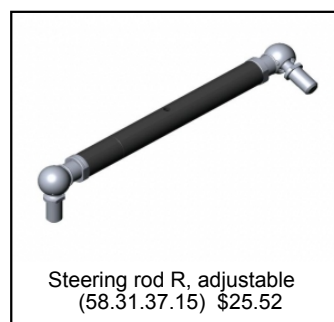

Chain Guard Components
(52.31.06.01) \$62.37

Bended strip chainguard grey
(52.31.08.05) \$17.01

Spare part list

BERG Monaco AF prof (2007)

The following spare parts are available:

Art. no. 28.40.52.00

Spare part list