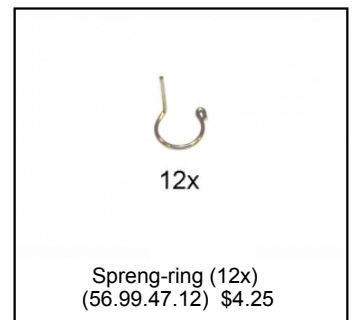

Chain Guard Components
(52.31.06.01) \$62.37

Bended strip chainguard grey
(52.31.08.05) \$17.01

Spare part list

BERG Monaco AF prof (2007)

The following spare parts are available:

Art. no. 28.40.52.00

Spare part list