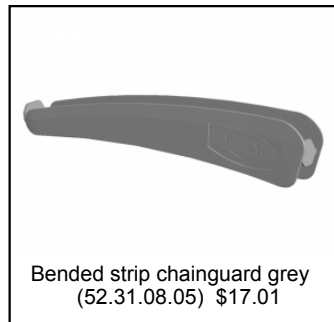

Transferset spoiler Monaco (5)
(50.92.31.14) $25.52

Bended strip chainguard grey
(52.31.08.05) $17.01