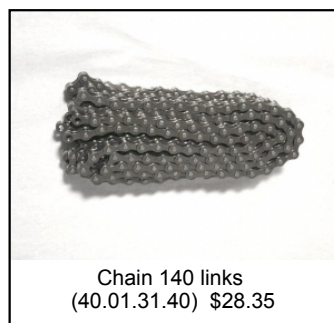

Automatic Freewheel
(15.09.03.00) \$122.84

Crank R, 140x36-T, + Pedal
(40.01.10.50) \$18.91

Crank L, 140 + Pedal
(40.01.10.51) \$13.24

Set pedals FP-829
(40.01.12.05) \$9.44

Chain 140 links
(40.01.31.40) \$28.35

Silver wheel with slick, Left
(42.10.11.95) \$107.73

Silver wheel with slick, Right
(42.10.11.96) \$107.73

Tyre Slick 400/140x8
(42.22.21.00) \$60.47

Inner Tube 400/650x8
(42.32.01.00) \$11.34

User Manual
(49.90.50.10) n/a