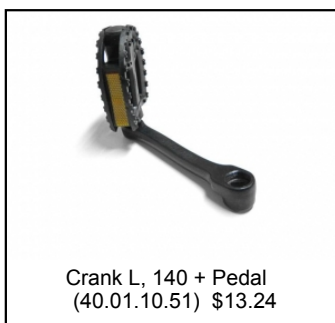

Spare part list

BERG Monaco AF prof (2007)

The following spare parts are available:

Art. no. 28.40.52.00

Plastic Mudguard deluxe black
(15.03.11.00) \$56.70

Paint pin red RAL 3020
(15.07.83.00) \$13.21

spray can red Ral 3020
(15.08.05.00) \$20.78

Automatic Freewheel
(15.09.03.00) \$122.84

Crank R, 140x36-T, + Pedal
(40.01.10.50) \$18.91

Crank L, 140 + Pedal
(40.01.10.51) \$13.24

Set pedals FP-829
(40.01.12.05) \$9.44

Chain 140 links
(40.01.31.40) \$28.35

Silver wheel with slick, Left
(42.10.11.95) \$107.73

Silver wheel with slick, Right
(42.10.11.96) \$107.73

Tyre Slick 400/140x8
(42.22.21.00) \$60.47

Inner Tube 400/650x8
(42.32.01.00) \$11.34

User Manual
(49.90.50.10) n/a