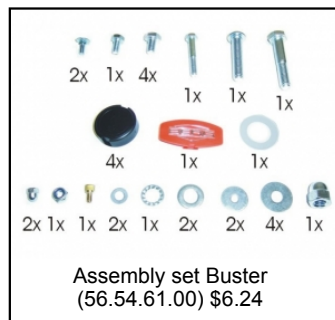

Chain Guard Components
(52.31.06.01) \$62.37

Bended strip chainguard grey
(52.31.08.05) \$17.01

Spare part list

BERG Monaco AF prof (2007)

The following spare parts are available:

Art. no. 28.40.52.00

Spare part list