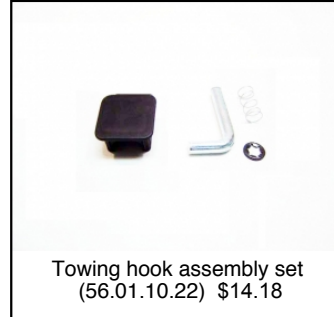

Spare part list

BERG Sky-Breeze (2008)

The following spare parts are available:

Art. no. 28.30.02.00

Spare part list

BERG Sky-Breeze (2008)

The following spare parts are available:

Art. no. 28.30.02.00